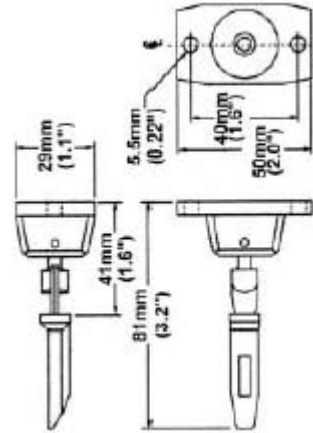

# Technical data sheet

391.1702.133

RR-FLEX KEY

Schutzvermerk nach DIN 34 beachten  
Copyright reserved

07.08.2001

## Mechanical features

- Flexible
- Adjustable key angle
- Stainless steel
- Four 90° position choices of key on the keys mounting base