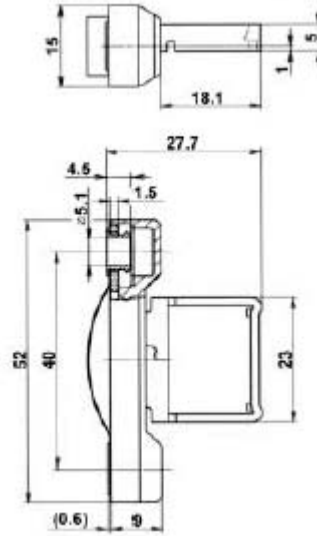

# Technical data sheet

391.1452.161

M4 - KEY

Min Closing Radius 6"

Schutzvermerk nach DIN 34 beachten  
Copyright reserved

07.08.2001

Mechanical features

- Stainless steel
- + polyamide