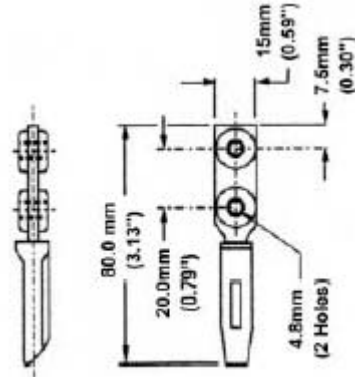

# Technical data sheet

391.1702.100

K-FLAT KEY

Min Closing Radius 16"

Mechanical features

- Stainless steel + Polyamide

Electrical features

Approvals